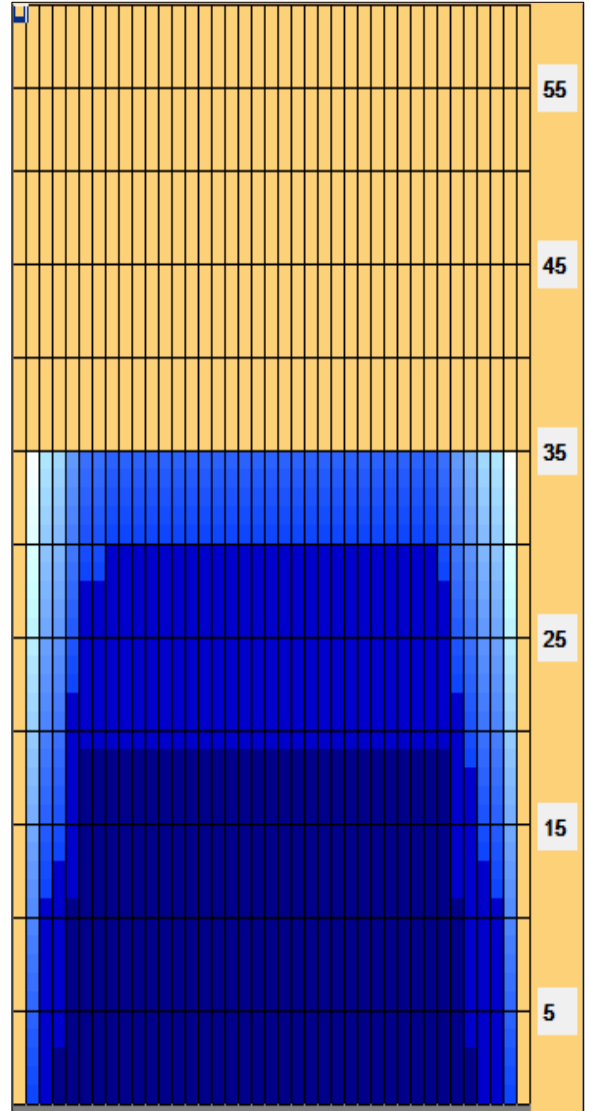

RotoGrip MBC 10. turnaj - Krátké mazání

Oil Pattern Distance:	35 Feet	Reverse Brush Drop:	35 Feet	Oil Per Board:	40 uL
Forward Oil Total:	11 mL	Reverse Oil Total:	12.08 mL	Volume Oil Total:	23.08 mL
Forward Boards Crossed:	275 Boards	Reverse Boards Crossed:	302 Boards	Total Boards Crossed:	577 Boards

Conditioner: ICE

TransferType:
Transfer Roller

- Forward
- Reverse
- Combined
- Buff

Item	3L-7L:18L-18R	8L-12L:18L-18R	13L-17L:18L-18R	18L-18R:17R-13R	18L-18R:12R-8R	18L-18R:7R-3R
Description	Outside Track:Middle	Middle Track:Middle	Inside Track:Middle	Middle:Inside Track	Middle:Middle Track	Middle:Outside Track
Track Zone Ratio	1.7	1	1	1	1	2.16