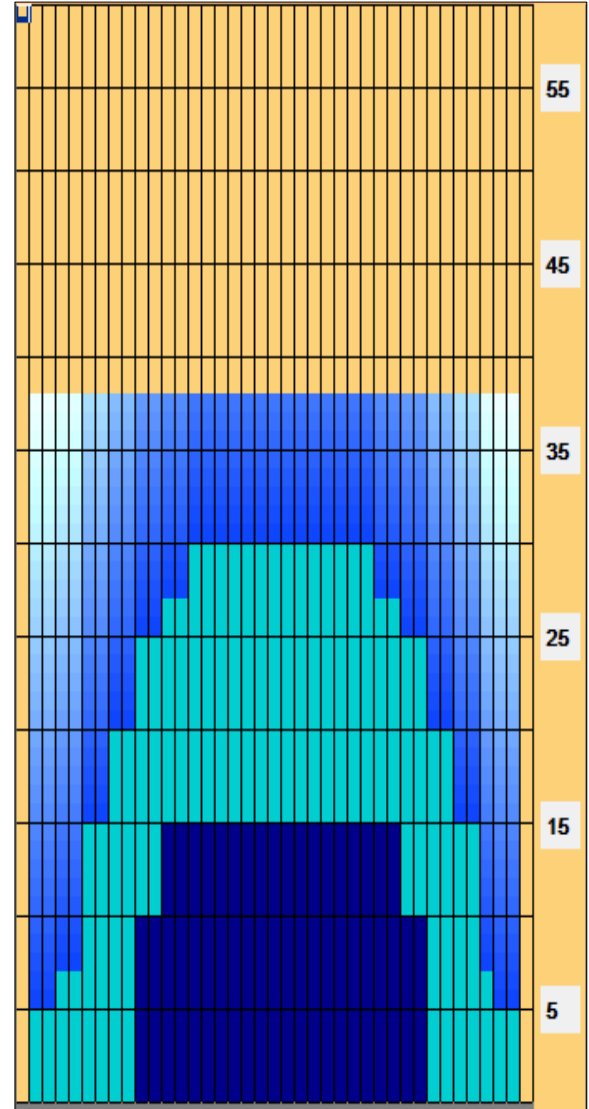

# Prestige 4. turnaj - Strikeland Chomutov

Oil Pattern Distance:	38 Feet	Reverse Brush Drop:	38 Feet	Oil Per Board:	50 uL
Forward Oil Total:	21.8 mL	Reverse Oil Total:	4 mL	Volume Oil Total:	25.8 mL
Forward Boards Crossed:	436 Boards	Reverse Boards Crossed:	80 Boards	Total Boards Crossed:	516 Boards

	Start	Stop	Loads	Speed	Crossed	Start	End	Feet	T.Oil
1	2L	2R	5	10	185	0.0	5.6	5.6	9250
2	4L	4R	1	14	33	5.6	7.5	1.9	1650
3	6L	5R	3	18	90	7.5	15.1	7.6	4500
4	8L	7R	2	18	52	15.1	20.2	5.1	2600
5	10L	9R	2	18	44	20.2	25.3	5.1	2200
6	12L	11R	1	18	18	25.3	27.8	2.5	900
7	14L	13R	1	18	14	27.8	30.3	2.5	700
8	2L	2R	0	26	0	30.3	38.0	7.7	0

Navigation: Forward Reverse More

	Start	Stop	Loads	Speed	Crossed	Start	End	Feet	T.Oil
1	2L	2R	0	30	0	38.0	15.0	-23.0	0
2	12L	11R	2	18	36	15.0	9.9	-5.1	1800
3	10L	9R	2	18	44	9.9	4.8	-5.1	2200
4	2L	2R	0	14	0	4.8	0.0	-4.8	0

Navigation: Forward Reverse More

Conditioner:  
Infinity

TransferType:  
Transfer Brush

- Forward
- Reverse
- Combined
- Buff

Item	3L-7L:18L-18R	8L-12L:18L-18R	13L-17L:18L-18R	18L-18R:17R-13R	18L-18R:12R-8R	18L-18R:7R-3R
Description	Outside Track:Middle	Middle Track:Middle	Inside Track:Middle	Middle:Inside Track	Middle:Middle Track	Middle:Outside Track
Track Zone Ratio	2.71	1.36	1.01	1	1.23	2.38