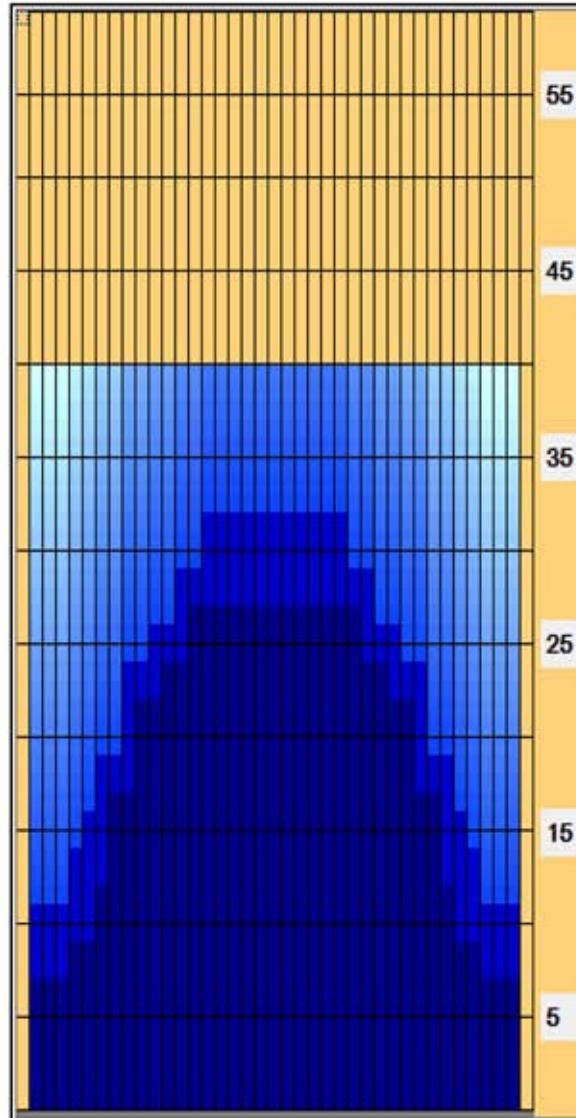

Prestige Zličín

Oil Per Board: 40 uL Oil Pattern Distance: 40 Feet Volume Oil Total: 23.2 mL Total Boards Crossed: 580 Boards

Forward Oil Total: 14.6 mL Reverse Oil Total: 8.6 mL

Forward Boards Crossed: 365 Boards Reverse Boards Crossed: 215 Boards

Notes: Notes

Report Date
10/18/2009

Conditioner:
Prodigy

TransferType:
Transfer Roller

Forward Oil
Reverse Oil
Combined Oil
Buff Area

Arrow Zone Ratios

Item	2-5L:16L-20	6-10L:16-20	11-15L:16L-20	16L-20:20-16R	16L-20:20-16R	20-16R:15-11R	20-16R:10-6R	20-16R:5-2R
ul Arrow	260	520	800	880	880	800	520	260
Zone Ratio	3.38	1.69	1.1	1	1	1.1	1.69	3.38

Track Zone Ratios

Item	3L-7L:18L-18R	8L-12L:18L-18R	13L-17L:18L-18R	18L-18R:17R-13R	18L-18R:12R-8R	18L-18R:7R-3R
Description	Outside Track:Middle	Middle Track:Middle	Inside Track:Middle	Middle: Inside Track	Middle:Middle Track	Middle:Outside Track
Track Zone Ratio	2.75	1.34	1.03	1.03	1.34	2.75