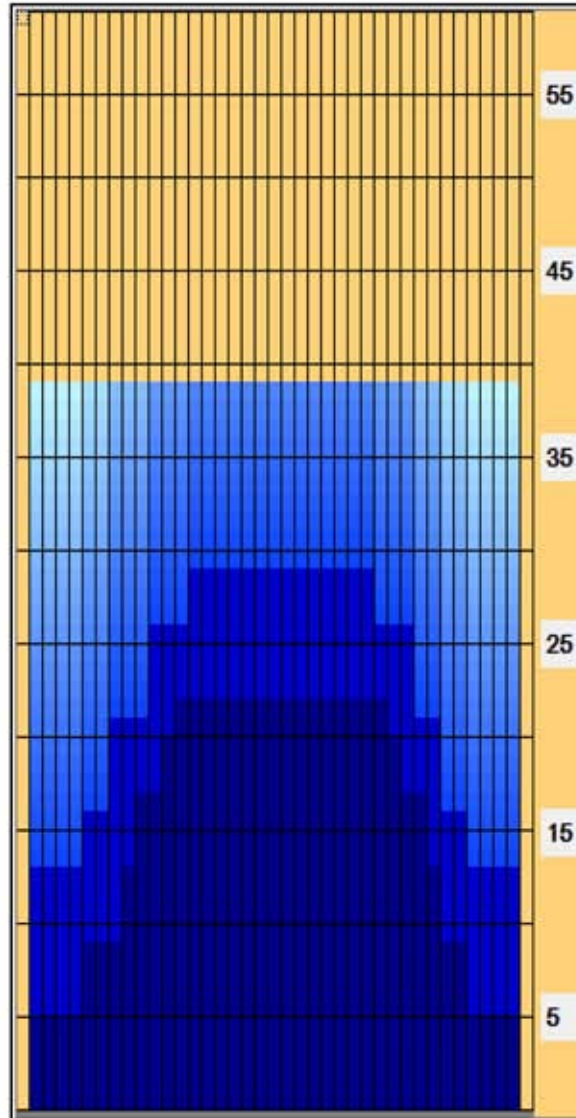

Extraliga žen Olomouc

Oil Per Board: 40 uL Oil Pattern Distance: 39 Feet Volume Oil Total: 21.56 mL Total Boards Crossed: 539 Boards

Forward Oil Total: 13.28 mL Reverse Oil Total: 8.28 mL

Forward Boards Crossed: 332 Boards Reverse Boards Crossed: 207 Boards

Notes: Notes

Report Date

11/1/2009

Conditioner:

Infinity

TransferType:

Transfer Brush

Forward Oil

Reverse Oil

Combined Oil

Buff Area

Arrow Zone Ratios

Item	2-5L:16L-20	6-10L:16-20	11-15L:16L-20	16L-20:20-16R	16L-20:20-16R	20-16R:15-11R	20-16R:10-6R	20-16R:5-2R
ul Arrow	240	456	752	800	800	776	504	240
Zone Ratio	3.33	1.75	1.06	1	1	1.03	1.59	3.33

Track Zone Ratios

Item	3L-7L:18L-18R	8L-12L:18L-18R	13L-17L:18L-18R	18L-18R:17R-13R	18L-18R:12R-8R	18L-18R:7R-3R
Description	Outside Track:Middle	Middle Track:Middle	Inside Track:Middle	Middle: Inside Track	Middle:Middle Track	Middle:Outside Track
Track Zone Ratio	2.78	1.35	1.01	1	1.22	2.78