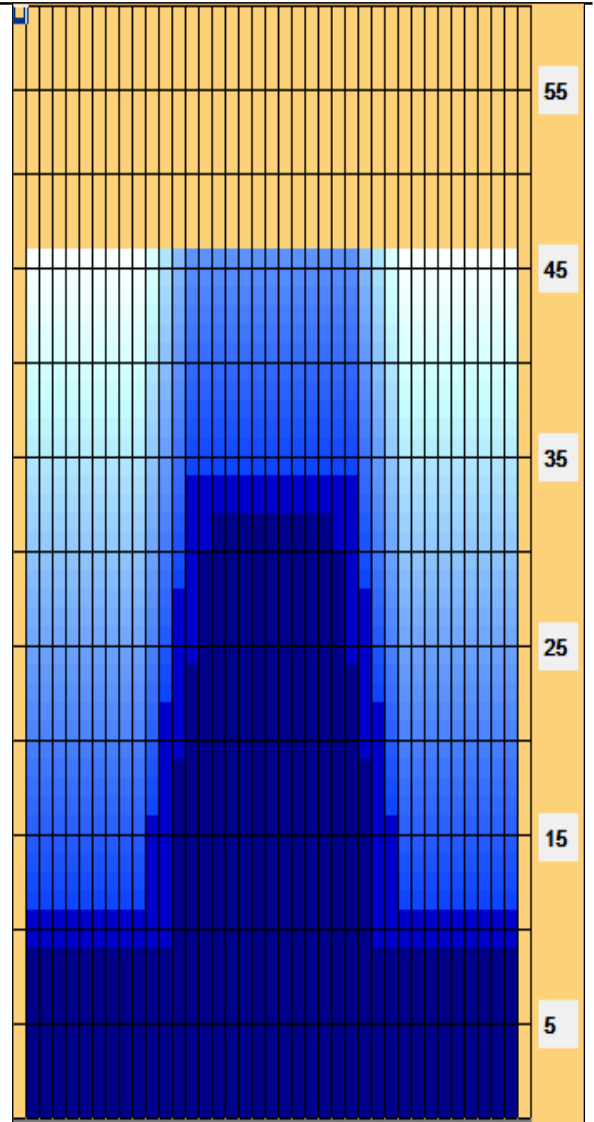

Ebonite Listopad 2017 - dlouhé mazání

Oil Pattern Distance: 46 Feet   **Reverse Brush Drop:** 46 Feet   **Oil Per Board:** 45 uL
Forward Oil Total: 15.93 mL   **Reverse Oil Total:** 9.09 mL   **Volume Oil Total:** 25.02 mL
Forward Boards Crossed: 354 Boards   **Reverse Boards Crossed:** 202 Boards   **Total Boards Crossed:** 556 Boards

	Start	Stop	Loads	Speed	Crossed	Start	End	Feet	T.Oil
1	2L	2R	6	14	222	0.0	9.9	9.9	9990
2	13L	13R	5	14	75	9.9	19.8	9.9	3375
3	14L	14R	2	18	26	19.8	24.9	5.1	1170
4	15L	15R	2	18	22	24.9	30.0	5.1	990
5	16L	16R	1	18	9	30.0	32.5	2.5	405
6	2L	2R	0	22	0	32.5	40.0	7.5	0
7	2L	2R	0	30	0	40.0	46.0	6.0	0

Conditioner: Fire

TransferType:
Transfer Roller

Forward Reverse More

	Start	Stop	Loads	Speed	Crossed	Start	End	Feet	T.Oil
1	2L	2R	0	30	0	46.0	34.0	-12.0	0
2	14L	14R	2	22	26	34.0	27.8	-6.2	1170
3	13L	13R	2	22	30	27.8	21.6	-6.2	1350
4	12L	12R	2	18	34	21.6	16.5	-5.1	1530
5	11L	11R	2	18	38	16.5	11.4	-5.1	1710
6	2L	2R	2	14	74	11.4	7.5	-3.9	3330
7	2L	2R	0	14	0	7.5	0.0	-7.5	0

Forward

Reverse

Combined

Buff

Forward Reverse More