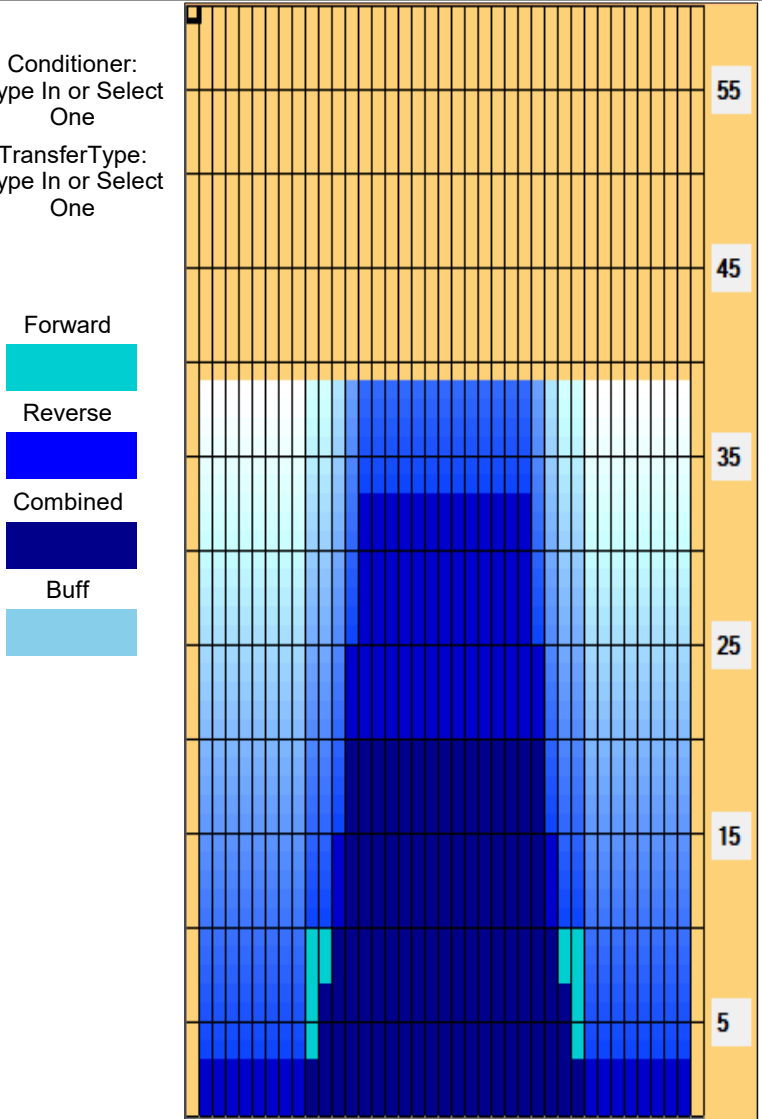

# MČR Juniorů 2023 29. sobota

Oil Pattern Distance: **39 Feet**  
 Forward Oil Total: **9.05 mL**  
 Forward Boards Crossed: **181 Boards**

Reverse Brush Drop: **39 Feet**  
 Reverse Oil Total: **13.05 mL**  
 Reverse Boards Crossed: **261 Boards**

Oil Per Board: **50 uL**  
 Volume Oil Total: **22.1 mL**  
 Total Boards Crossed: **442 Boards**

Start	Stop	Loads	Speed	Crossed	Start	End	Feet	T.Oil
1	2L 2R	1	14	37	0.0	0.0	0.0	1850
2	10L 10R	4	18	84	0.0	10.2	10.2	4200
3	13L 13R	4	18	60	10.2	20.4	10.2	3000
4	2L 2R	0	18	0	20.4	24.0	3.6	0
5	2L 2R	0	22	0	24.0	33.0	9.0	0
6	2L 2R	0	30	0	33.0	39.0	6.0	0

Conditioner: Type In or Select One  
 TransferType: Type In or Select One

Forward  
 Reverse  
 More

Start	Stop	Loads	Speed	Crossed	Start	End	Feet	T.Oil
1	2L 2R	0	30	0	39.0	33.0	-6.0	0
2	14L 14R	3	18	39	33.0	25.4	-7.6	1950
3	13L 13R	4	18	60	25.4	15.2	-10.2	3000
4	12L 12R	4	14	68	15.2	7.3	-7.9	3400
5	11L 11R	3	10	57	7.3	3.1	-4.2	2850
6	2L 2R	1	10	37	3.1	1.7	-1.4	1850
7	2L 2R	0	10	0	1.7	0.0	-1.7	0

Forward  
 Reverse  
 More

Item	3L-7L:18L-18R	8L-12L:18L-18R	13L-17L:18L-18R	18L-18R:17R-13R	18L-18R:12R-8R	18L-18R:7R-3R
Description	Outside Track:Middle	Middle Track:Middle	Inside Track:Middle	Middle: Inside Track	Middle:Middle Track	Middle:Outside Track
Track Zone Ratio	12	3.75	1.03	1.03	3.75	12