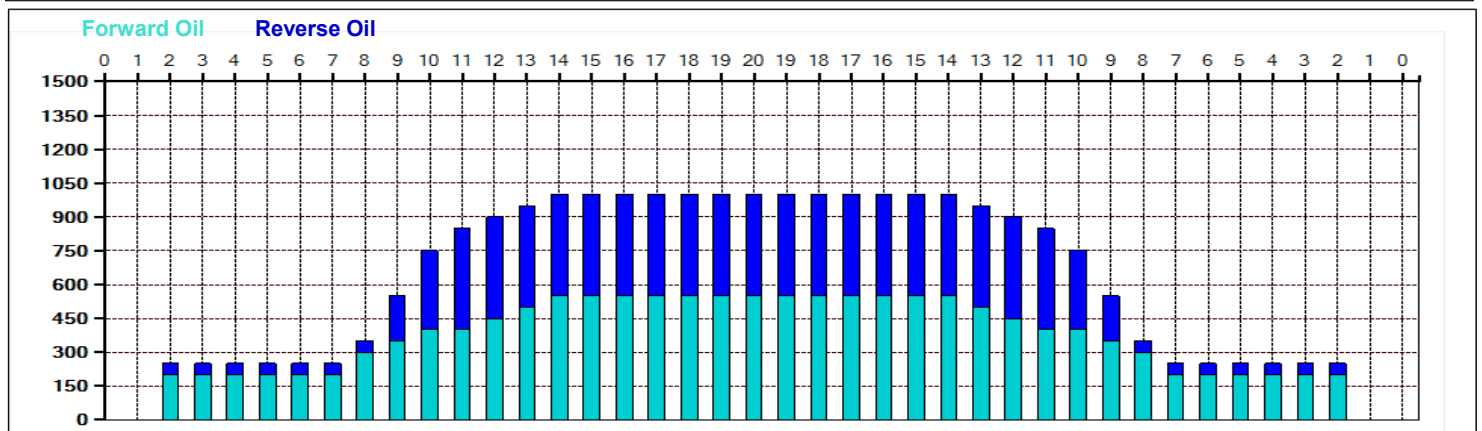

Forward Reverse More

	Start	Stop	Loads	Speed	Crossed	Start	End	Feet	T.Oil
1	2L	2R	0	30	0	44.0	33.0	-11.0	0
2	11L	11R	2	22	38	33.0	26.8	-6.2	1900
3	10L	10R	3	22	63	26.8	17.5	-9.3	3150
4	9L	9R	3	18	69	17.5	9.9	-7.6	3450
5	2L	2R	1	18	37	9.9	7.4	-2.5	1850
6	2L	2R	0	14	0	7.4	0.0	-7.4	0

Forward Reverse More

Conditioner:
Type In or Select One

TransferType:
Transfer Brush

- Forward
- Reverse
- Combined
- Buff

Item Description	3L-7L:18L-18R Outside Track:Middle	8L-12L:18L-18R Middle Track:Middle	13L-17L:18L-18R Inside Track:Middle	18L-18R:17R-13R Middle: Inside Track	18L-18R:12R-8R Middle:Middle Track	18L-18R:7R-3R Middle:Outside Track
Track Zone Ratio	4	1.47	1.01	1.01	1.47	4

Mistrovství ČR jednotlivců 2018 - 2. den

Oil Pattern Distance:	44 Feet	Reverse Brush Drop:	44 Feet	Oil Per Board:	50 uL
Forward Oil Total:	14.35 mL	Reverse Oil Total:	10.35 mL	Volume Oil Total:	24.7 mL
Forward Boards Crossed:	287 Boards	Reverse Boards Crossed:	207 Boards	Total Boards Crossed:	494 Boards
