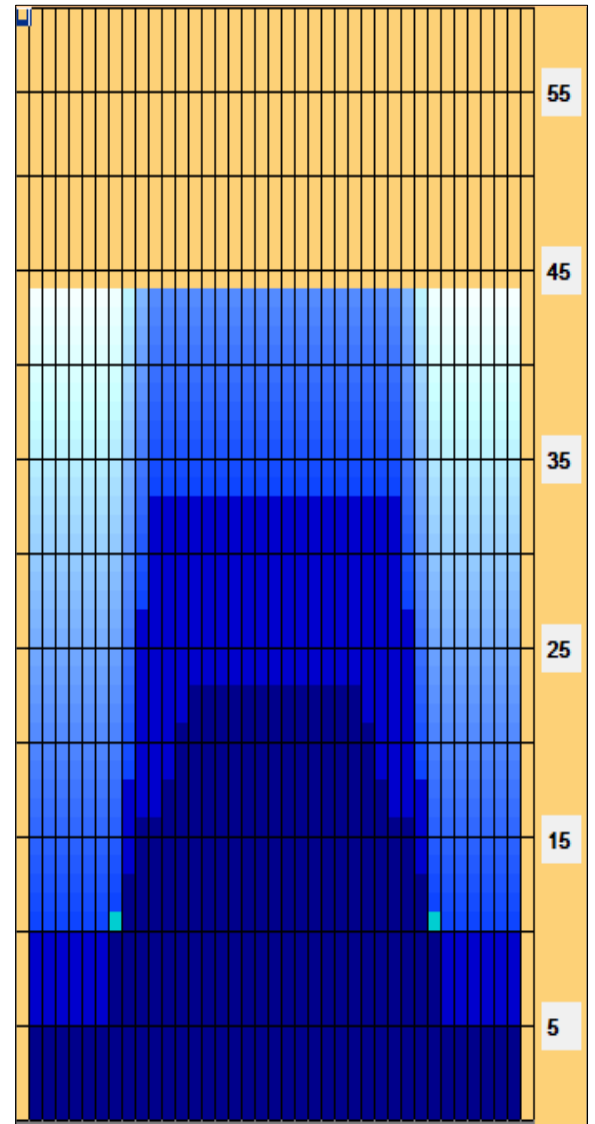

Mistrovství ČR jednotlivců 2018 - 2. den

Oil Pattern Distance:	44 Feet	Reverse Brush Drop:	44 Feet	Oil Per Board:	50 uL
Forward Oil Total:	14.35 mL	Reverse Oil Total:	10.35 mL	Volume Oil Total:	24.7 mL
Forward Boards Crossed:	287 Boards	Reverse Boards Crossed:	207 Boards	Total Boards Crossed:	494 Boards

	Start	Stop	Loads	Speed	Crossed	Start	End	Feet	T.Oil
1	2L	2R	4	14	148	0.0	5.9	5.9	7400
2	8L	8R	2	18	50	5.9	11.0	5.1	2500
3	9L	9R	1	18	23	11.0	13.5	2.5	1150
4	10L	10R	1	18	21	13.5	16.0	2.5	1050
5	12L	12R	1	18	17	16.0	18.5	2.5	850
6	13L	13R	1	18	15	18.5	21.0	2.5	750
7	14L	14R	1	18	13	21.0	23.5	2.5	650
8	2L	2R	0	22	0	23.5	34.0	10.5	0
9	2L	2R	0	30	0	34.0	44.0	10.0	0

Forward Reverse More

	Start	Stop	Loads	Speed	Crossed	Start	End	Feet	T.Oil
1	2L	2R	0	30	0	44.0	33.0	-11.0	0
2	11L	11R	2	22	38	33.0	26.8	-6.2	1900
3	10L	10R	3	22	63	26.8	17.5	-9.3	3150
4	9L	9R	3	18	69	17.5	9.9	-7.6	3450
5	2L	2R	1	18	37	9.9	7.4	-2.5	1850
6	2L	2R	0	14	0	7.4	0.0	-7.4	0

Forward Reverse More

Conditioner:
Type In or Select One

TransferType:
Transfer Brush

- Forward
- Reverse
- Combined
- Buff