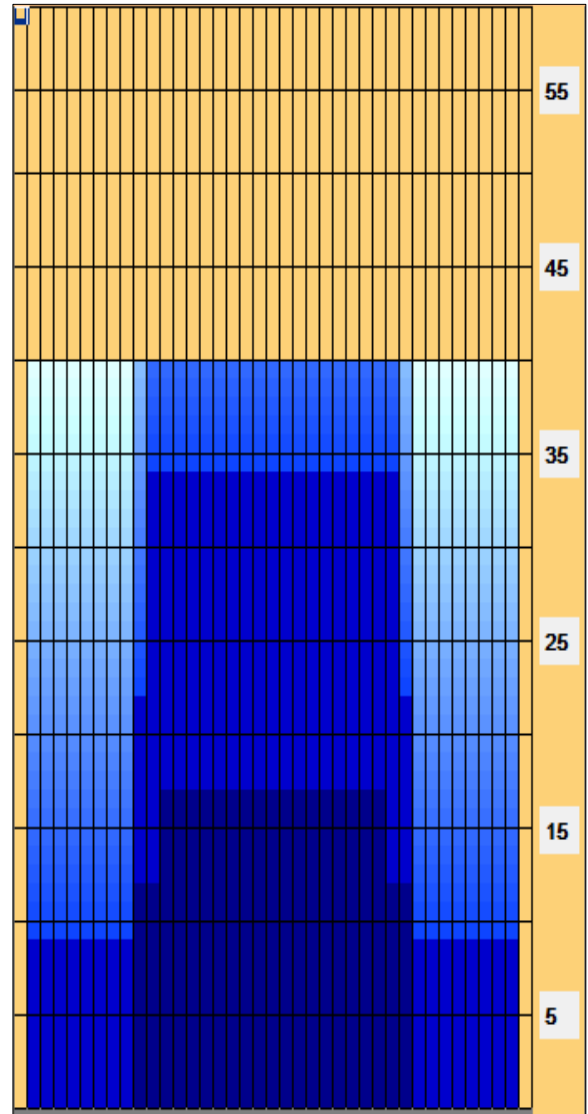

RotoGrip MBC 9. turnaj - Střední mazání

Oil Pattern Distance:	40 Feet	Reverse Brush Drop:	40 Feet	Oil Per Board:	50 uL
Forward Oil Total:	8.8 mL	Reverse Oil Total:	10.9 mL	Volume Oil Total:	19.7 mL
Forward Boards Crossed:	176 Boards	Reverse Boards Crossed:	218 Boards	Total Boards Crossed:	394 Boards

	Start	Stop	Loads	Speed	Crossed	Start	End	Feet	T.Oil
1	2L	2R	1	18	37	0.0	0.0	0.0	1850
2	10L	10R	3	18	63	0.0	7.6	7.6	3150
3	10L	10R	2	18	42	7.6	12.7	5.1	2100
4	12L	12R	2	18	34	12.7	17.8	5.1	1700
5	2L	2R	0	18	0	17.8	24.0	6.2	0
6	2L	2R	0	22	0	24.0	32.0	8.0	0
7	2L	2R	0	30	0	32.0	40.0	8.0	0

Conditioner: ICE

TransferType:
Transfer Roller

Forward

Reverse

Combined

Buff

	Start	Stop	Loads	Speed	Crossed	Start	End	Feet	T.Oil
1	2L	2R	0	30	0	40.0	34.0	-6.0	0
2	11L	11R	4	22	76	34.0	21.6	-12.4	3800
3	10L	10R	5	18	105	21.6	8.9	-12.7	5250
4	2L	2R	1	14	37	8.9	7.0	-1.9	1850
5	2L	2R	0	14	0	7.0	0.0	-7.0	0

Item	3L-7L:18L-18R	8L-12L:18L-18R	13L-17L:18L-18R	18L-18R:17R-13R	18L-18R:12R-8R	18L-18R:7R-3R
Description	Outside Track:Middle	Middle Track:Middle	Inside Track:Middle	Middle:Inside Track	Middle:Middle Track	Middle:Outside Track
Track Zone Ratio	9	1.8	1	1	1.8	9