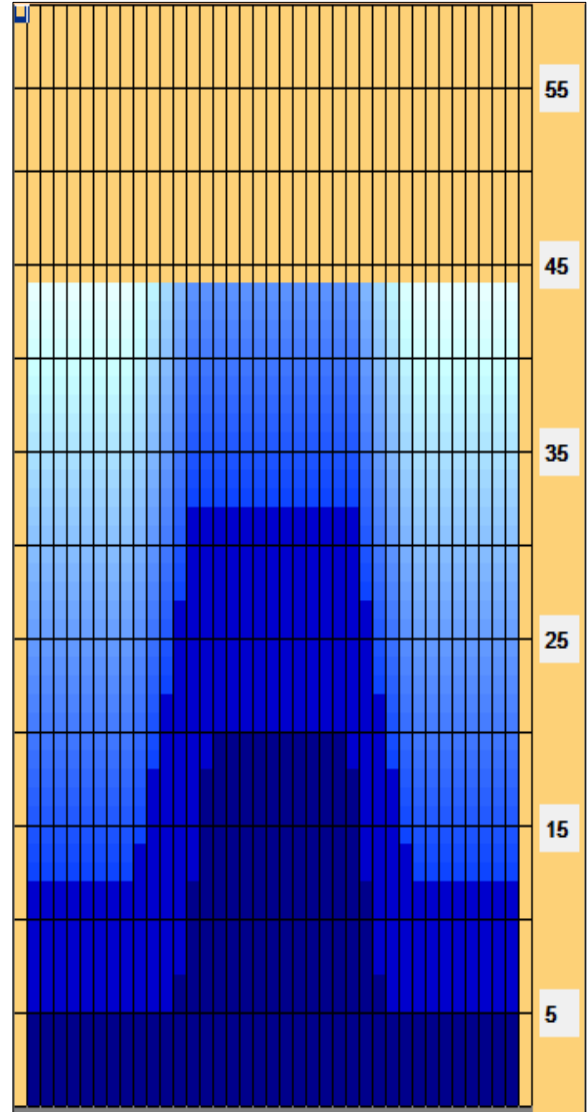

RotoGrip MBC 8. turnaj - Dlouhé mazání

Oil Pattern Distance:	44 Feet	Reverse Brush Drop:	44 Feet	Oil Per Board:	50 uL
Forward Oil Total:	11.3 mL	Reverse Oil Total:	11.15 mL	Volume Oil Total:	22.45 mL
Forward Boards Crossed:	226 Boards	Reverse Boards Crossed:	223 Boards	Total Boards Crossed:	449 Boards

Conditioner: ICE

TransferType:
Transfer Roller

- Forward
- Reverse
- Combined
- Buff

Item	3L-7L:18L-18R	8L-12L:18L-18R	13L-17L:18L-18R	18L-18R:17R-13R	18L-18R:12R-8R	18L-18R:7R-3R
Description	Outside Track:Middle	Middle Track:Middle	Inside Track:Middle	Middle:Inside Track	Middle:Middle Track	Middle:Outside Track
Track Zone Ratio	3.5	2.69	1.12	1.06	2.63	3.5