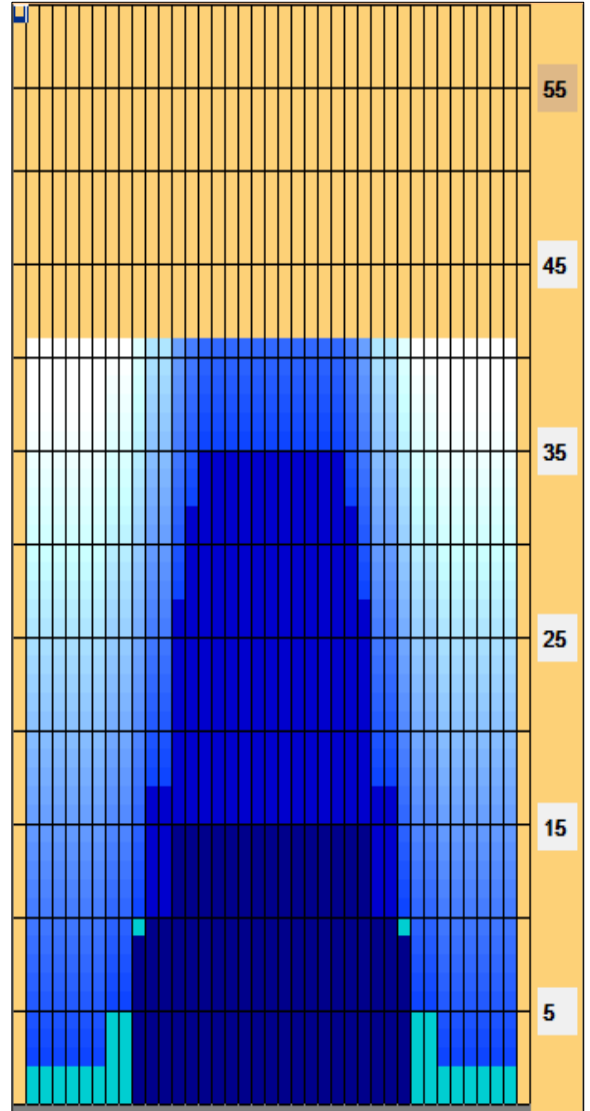

Best Bowling Zličín - House

Oil Pattern Distance:	41 Feet	Reverse Brush Drop:	41 Feet	Oil Per Board:	50 uL
Forward Oil Total:	8.55 mL	Reverse Oil Total:	10.75 mL	Volume Oil Total:	19.3 mL
Forward Boards Crossed:	171 Boards	Reverse Boards Crossed:	215 Boards	Total Boards Crossed:	386 Boards

	Start	Stop	Loads	Speed	Crossed	Start	End	Feet	T.Oil
1	2L	2R	2	18	74	0.0	2.5	2.5	3700
2	8L	8R	1	18	25	2.5	5.0	2.5	1250
3	10L	10R	2	18	42	5.0	10.1	5.1	2100
4	13L	13R	2	18	30	10.1	15.2	5.1	1500
5	2L	2R	0	18	0	15.2	24.0	8.8	0
6	2L	2R	0	22	0	24.0	33.0	9.0	0
7	2L	2R	0	30	0	33.0	41.0	8.0	0

Forward Reverse More

	Start	Stop	Loads	Speed	Crossed	Start	End	Feet	T.Oil
1	2L	2R	0	30	0	41.0	35.0	-6.0	0
2	15L	15R	1	22	11	35.0	31.9	-3.1	550
3	14L	14R	2	18	26	31.9	26.8	-5.1	1300
4	13L	13R	4	18	60	26.8	16.6	-10.2	3000
5	11L	11R	4	14	76	16.6	8.7	-7.9	3800
6	10L	10R	2	10	42	8.7	5.9	-2.8	2100
7	2L	2R	0	10	0	5.9	0.0	-5.9	0

Forward Reverse More

Conditioner:
Prodigy

TransferType:
Transfer Roller

Forward

Reverse

Combined

Buff

Item	3L-7L:18L-18R	8L-12L:18L-18R	13L-17L:18L-18R	18L-18R:17R-13R	18L-18R:12R-8R	18L-18R:7R-3R
Description	Outside Track:Middle	Middle Track:Middle	Inside Track:Middle	Middle: Inside Track	Middle:Middle Track	Middle:Outside Track
Track Zone Ratio	10	2.86	1.04	1.04	2.86	10