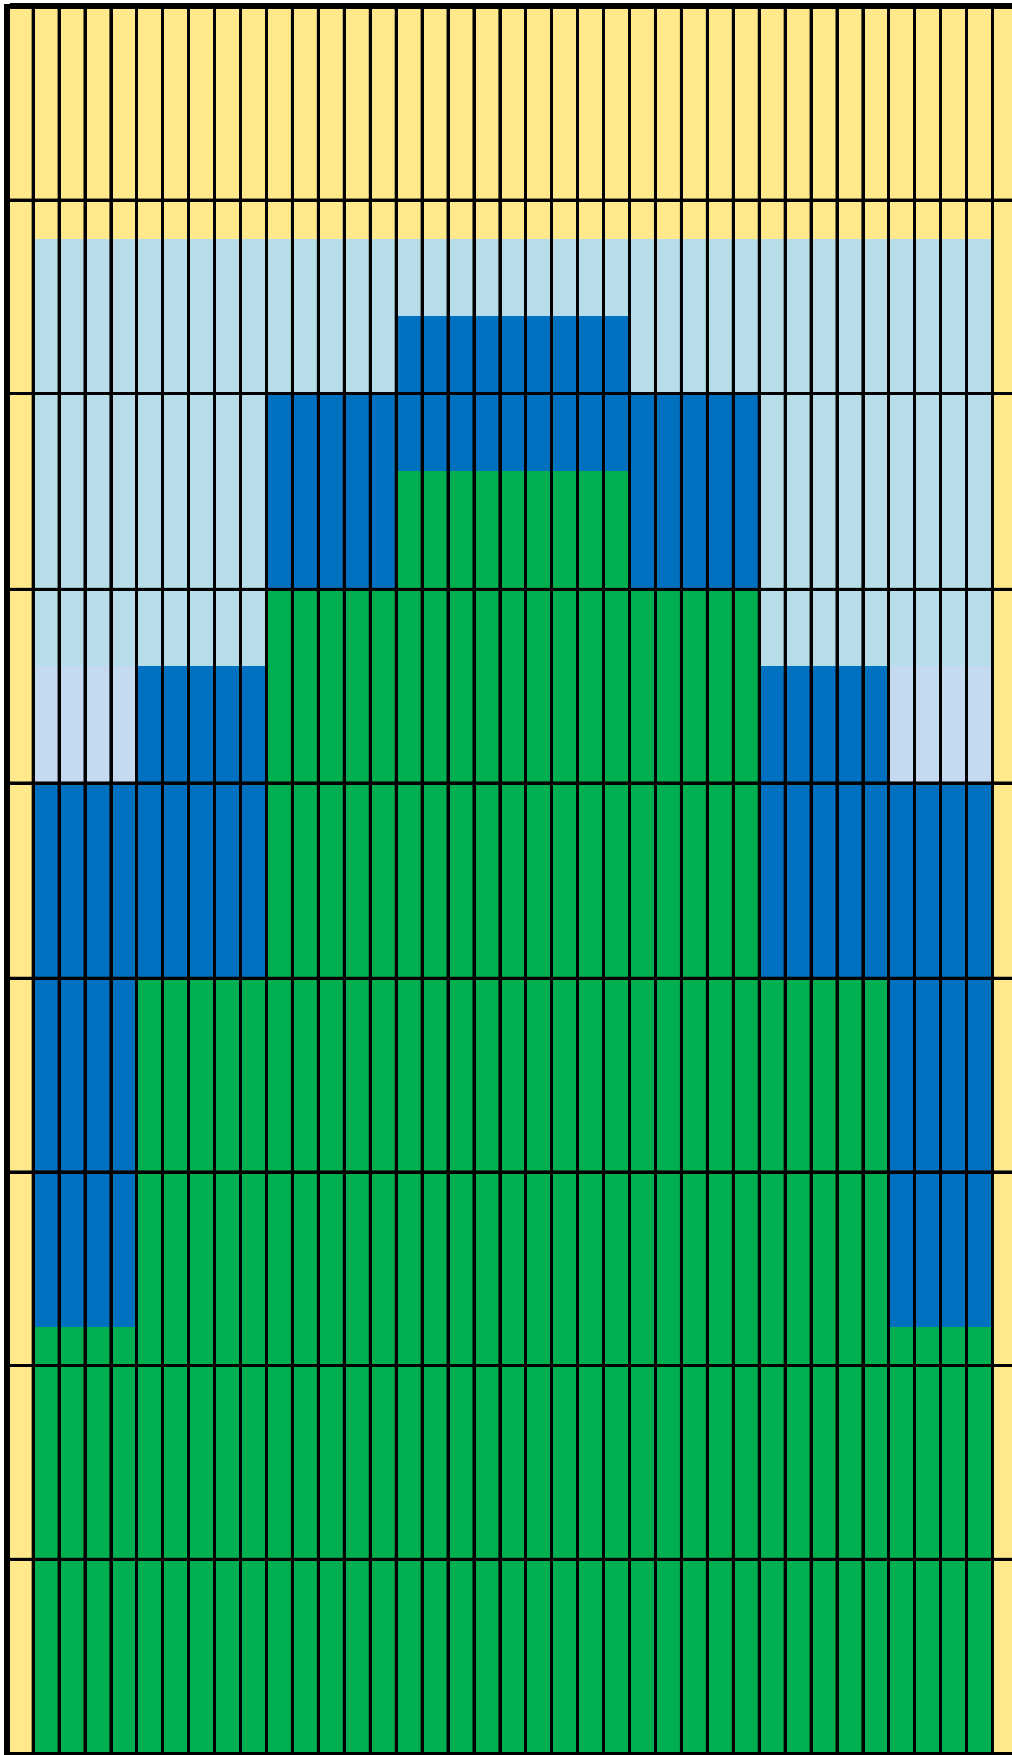

Dlouhý model - Tipsport Arena Liberec

50
45
40
35
30
25
20
15
10
0

Olej: Navigate
Cleaner:Defense - C

- buffering area
- forward oil
- reverse oil
- combined oil