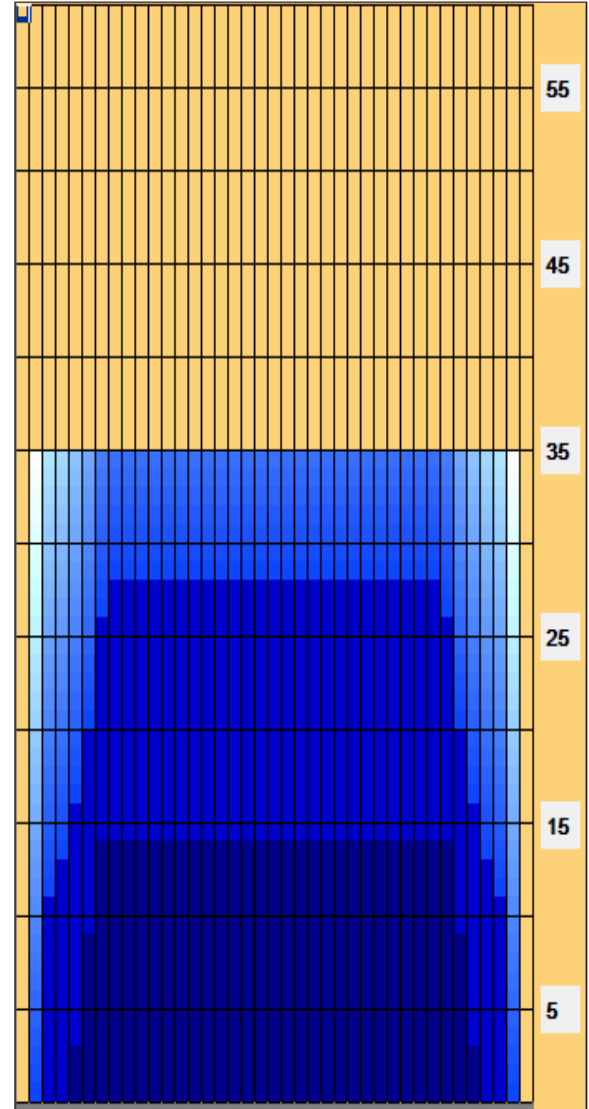

MBC Rotogrip, 7. turnaj - krátké mazání

Oil Pattern Distance:	35 Feet	Reverse Brush Drop:	35 Feet	Oil Per Board:	50 uL
Forward Oil Total:	10.55 mL	Reverse Oil Total:	13.35 mL	Volume Oil Total:	23.9 mL
Forward Boards Crossed:	211 Boards	Reverse Boards Crossed:	267 Boards	Total Boards Crossed:	478 Boards

	Start	Stop	Loads	Speed	Crossed	Start	End	Feet	T.Oil
1	2L	2R	1	14	37	0.0	0.0	0.0	1850
2	5L	5R	2	14	62	0.0	3.9	3.9	3100
3	6L	6R	2	18	58	3.9	9.0	5.1	2900
4	7L	7R	2	18	54	9.0	14.1	5.1	2700
5	2L	2R	0	22	0	14.1	26.0	11.9	0
6	2L	2R	0	26	0	26.0	35.0	9.0	0

Conditioner: Fire
TransferType: Transfer Roller

Forward
Reverse
Combined
Buff

	Start	Stop	Loads	Speed	Crossed	Start	End	Feet	T.Oil
1	2L	2R	0	30	0	35.0	28.0	-7.0	0
2	8L	8R	1	18	25	28.0	25.5	-2.5	1250
3	7L	7R	2	18	54	25.5	20.4	-5.1	2700
4	6L	6R	2	14	58	20.4	16.5	-3.9	2900
5	5L	5R	2	14	62	16.5	12.6	-3.9	3100
6	4L	4R	1	14	33	12.6	10.7	-1.9	1650
7	3L	3R	1	14	35	10.7	8.8	-1.9	1750
8	2L	2R	0	14	0	8.8	0.0	-8.8	0

Item	3L-7L:18L-18R	8L-12L:18L-18R	13L-17L:18L-18R	18L-18R:17R-13R	18L-18R:12R-8R	18L-18R:7R-3R
Description	Outside Track:Middle	Middle Track:Middle	Inside Track:Middle	Middle:Inside Track	Middle:Middle Track	Middle:Outside Track
Track Zone Ratio	2.11	1	1	1	1	2.11