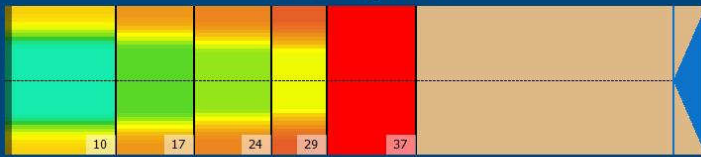

SPORT 3-1

Conditioner:
Cleaner:

Zone Configuration

Cleaner Transition

Mode: Clean and Condition

Speed: Max Clean

Start Cleaner Spray: 0 Feet

Start Squeegee: 0 Feet

Start Conditioning: 6 Inches

Split Pattern: Yes

Zone 1	Avg	Ratio	Zone 2	Avg	Ratio
Left	25.8	2.5 : 1	Left	16.8	2.7 : 1
Right	25.8	2.5 : 1	Right	16.8	2.7 : 1
Center	65.0		Center	45.0	
Zone 3	Avg	Ratio	Zone 4	Avg	Ratio
Left	13.4	2.8 : 1	Left	9.2	2.9 : 1
Right	13.4	2.8 : 1	Right	9.2	2.9 : 1
Center	38.0		Center	27.0	
Zone 5	Avg	Ratio			
Left	1.0	1.0 : 1			
Right	1.0	1.0 : 1			
Center	1.0				