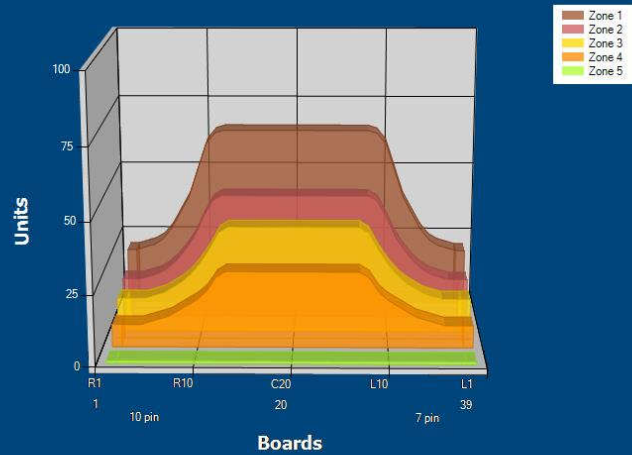

SPORT 3-1

Conditioner:
Cleaner:

Zone Configuration

Cleaner Transition

Mode: Clean and Condition

Speed: Max Clean

Start Cleaner Spray: 0 Feet

Start Squeegee: 0 Feet

Start Conditioning: 6 Inches

Split Pattern: Yes

Zone 1	Avg	Ratio	Zone 2	Avg	Ratio
Left	25.8	2.5 : 1	Left	16.8	2.7 : 1
Right	25.8	2.5 : 1	Right	16.8	2.7 : 1
Center	65.0		Center	45.0	
Zone 3	Avg	Ratio	Zone 4	Avg	Ratio
Left	13.4	2.8 : 1	Left	9.2	2.9 : 1
Right	13.4	2.8 : 1	Right	9.2	2.9 : 1
Center	38.0		Center	27.0	
Zone 5	Avg	Ratio			
Left	1.0	1.0 : 1			
Right	1.0	1.0 : 1			
Center	1.0				