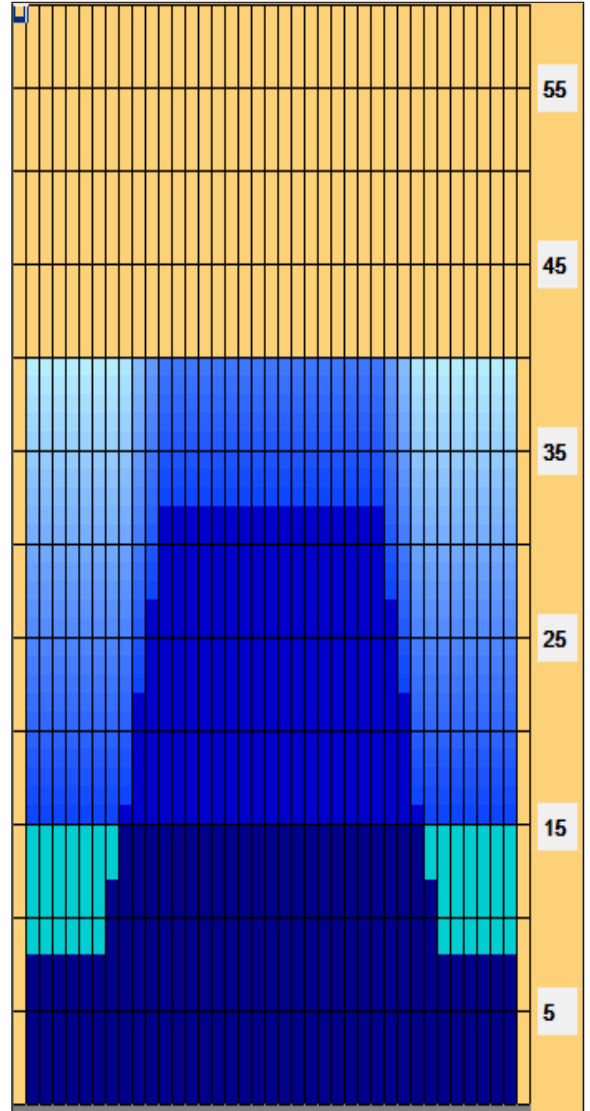

# Prestige 3. turnaj - Best Bowling Zličín

Oil Pattern Distance:	40 Feet	Reverse Brush Drop:	40 Feet	Oil Per Board:	40 uL
Forward Oil Total:	13.32 mL	Reverse Oil Total:	10.72 mL	Volume Oil Total:	24.04 mL
Forward Boards Crossed:	333 Boards	Reverse Boards Crossed:	268 Boards	Total Boards Crossed:	601 Boards

	Start	Stop	Loads	Speed	Crossed	Start	End	Feet	T.Oil
1	2L	2R	9	14	333	0.0	15.8	15.8	13320
2	2L	2R	0	18	0	15.8	31.0	15.2	0
3	2L	2R	0	22	0	31.0	40.0	9.0	0

Conditioner: Infinity  
TransferType: Transfer Roller

Forward  
Reverse  
Combined  
Buff

Forward Reverse More

	Start	Stop	Loads	Speed	Crossed	Start	End	Feet	T.Oil
1	2L	2R	0	30	0	40.0	32.0	-8.0	0
2	12L	12R	2	18	34	32.0	26.9	-5.1	1360
3	11L	11R	2	18	38	26.9	21.8	-5.1	1520
4	10L	10R	3	14	63	21.8	15.9	-5.9	2520
5	9L	9R	2	14	46	15.9	12.0	-3.9	1840
6	8L	8R	2	14	50	12.0	8.1	-3.9	2000
7	2L	2R	1	10	37	8.1	6.7	-1.4	1480
8	2L	2R	0	10	0	6.7	0.0	-6.7	0

Forward Reverse More

Item	3L-7L:18L-18R	8L-12L:18L-18R	13L-17L:18L-18R	18L-18R:17R-13R	18L-18R:12R-8R	18L-18R:7R-3R
Description	Outside Track:Middle	Middle Track:Middle	Inside Track:Middle	Middle:Inside Track	Middle:Middle Track	Middle:Outside Track
Track Zone Ratio	2.1	1.27	1	1	1.27	2.1