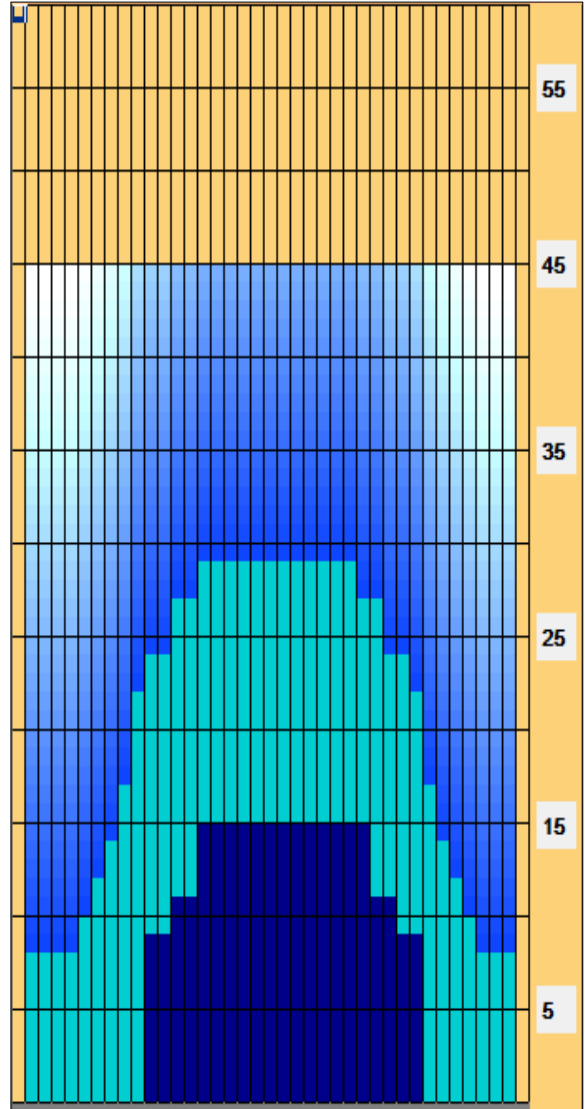

Prestige 2. turnaj - dlouhé mazání

Oil Pattern Distance:	45 Feet	Reverse Brush Drop:	45 Feet	Oil Per Board:	50 uL
Forward Oil Total:	22.95 mL	Reverse Oil Total:	2.55 mL	Volume Oil Total:	25.5 mL
Forward Boards Crossed:	459 Boards	Reverse Boards Crossed:	51 Boards	Total Boards Crossed:	510 Boards

	Start	Stop	Loads	Speed	Crossed	Start	End	Feet	T.Oil
1	2L	2R	7	10	259	0.0	8.5	8.5	12950
2	6L	5R	1	14	30	8.5	10.4	1.9	1500
3	7L	6R	1	14	28	10.4	12.3	1.9	1400
4	8L	7R	1	18	26	12.3	14.8	2.5	1300
5	9L	8R	1	18	24	14.8	17.3	2.5	1200
6	10L	9R	2	18	44	17.3	22.4	5.1	2200
7	11L	10R	1	18	20	22.4	24.9	2.5	1000
8	13L	12R	1	18	16	24.9	27.4	2.5	800
9	15L	14R	1	18	12	27.4	29.9	2.5	600
10	2L	2R	0	22	0	29.9	35.0	5.1	0
11	2L	2R	0	30	0	35.0	45.0	10.0	0

Navigation: Forward Reverse More

	Start	Stop	Loads	Speed	Crossed	Start	End	Feet	T.Oil
1	2L	2R	0	30	0	45.0	15.0	-30.0	0
2	15L	13R	1	26	13	15.0	11.4	-3.6	650
3	13L	11R	1	18	17	11.4	8.9	-2.5	850
4	11L	9R	1	14	21	8.9	7.0	-1.9	1050
5	2L	2R	0	10	0	7.0	0.0	-7.0	0

Navigation: Forward Reverse More

Conditioner:
Infinity

TransferType:
Transfer Brush

Forward

Reverse

Combined

Buff

Item	3L-7L:18L-18R	8L-12L:18L-18R	13L-17L:18L-18R	18L-18R:17R-13R	18L-18R:12R-8R	18L-18R:7R-3R
Description	Outside Track:Middle	Middle Track:Middle	Inside Track:Middle	Middle:Inside Track	Middle:Middle Track	Middle:Outside Track
Track Zone Ratio	2.5	1.48	1.04	1.01	1.3	2.32