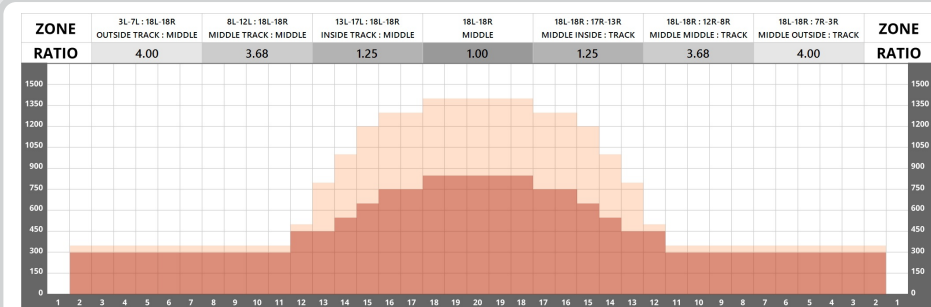

2021 SYC SUPER SLAM LONG

DISTANCE:	46 FEET	VOLUME:	26.2 mL
RATIO:	4	FORWARD:	17.45 mL
DROP BRUSH:	38 FEET	REVERSE:	8.75 mL
TANKS:	Kegel	PUMP:	50µL

FORWARD LOADS DATA

#	START	STOP	LOADS	MICS	SPEED	BUFF	TANK	DISTANCE	T.OIL
1	2L	2R	6	50	14	3	A - Kegel	0 → 10	11,100
2	12L	12R	3	50	18	3	B - Kegel	10 → 17	2,550
3	14L	14R	2	50	18	3	A - Kegel	17 → 22	1,300
4	15L	15R	2	50	18	3	B - Kegel	22 → 27	1,100
5	16L	16R	2	50	18	3	A - Kegel	27 → 32	900
6	18L	18R	2	50	22	3	B - Kegel	32 → 39	500
7	2L	2R	0	50	26	3	A - Kegel	39 → 46	0

REVERSE LOADS DATA

#	START	STOP	LOADS	MICS	SPEED	BUFF	TANK	DISTANCE	T.OIL
1	2L	2R	0	50	30	3	A - Kegel	38 → 35	0
2	15L	15R	2	50	22	3	B - Kegel	35 → 29	1,100
3	14L	14R	2	50	22	3	A - Kegel	29 → 23	1,300
4	13L	13R	3	50	18	3	B - Kegel	23 → 15	2,250
5	13L	13R	3	50	18	3	B - Kegel	15 → 8	2,250
6	2L	2R	1	50	14	3	B - Kegel	8 → 6	1,850
7	2L	2R	0	50	14	3	A - Kegel	6 → 0	0