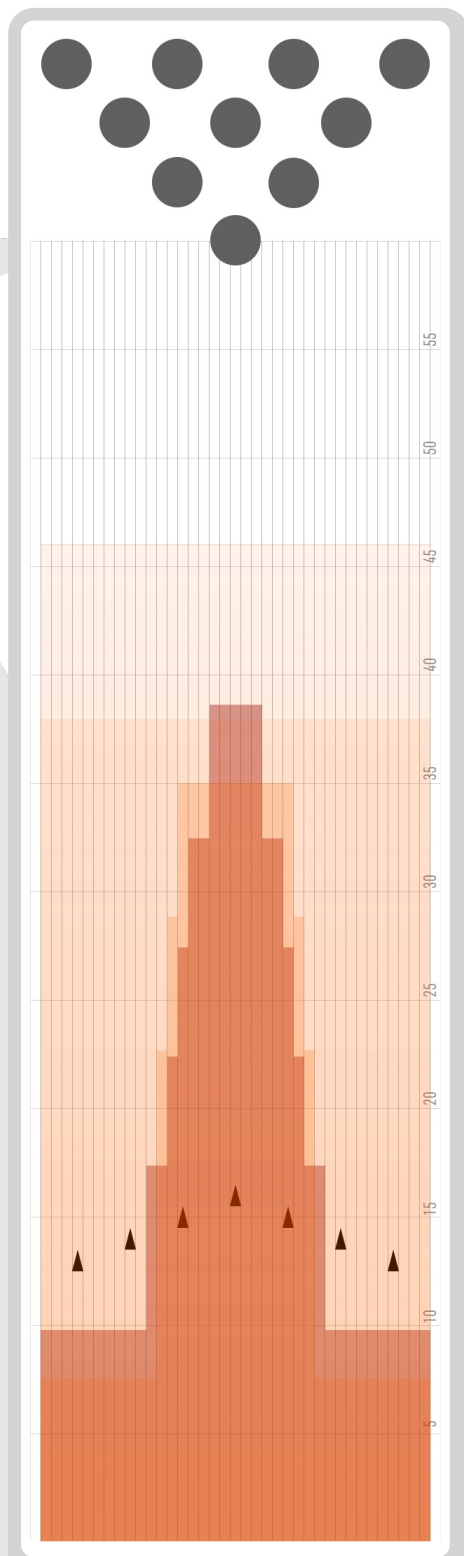

2021 SYC SUPER SLAM LONG

DISTANCE:	46 FEET	VOLUME:	26.2 mL
RATIO:	4	FORWARD:	17.45 mL
DROP BRUSH:	38 FEET	REVERSE:	8.75 mL
TANKS:	Kegel	PUMP:	50µL

FORWARD LOADS DATA

#	START	STOP	LOADS	MICS	SPEED	BUFF	TANK	DISTANCE	T.OIL
1	2L	2R	6	50	14	3	A - Kegel	0 → 10	11,100
2	12L	12R	3	50	18	3	B - Kegel	10 → 17	2,550
3	14L	14R	2	50	18	3	A - Kegel	17 → 22	1,300
4	15L	15R	2	50	18	3	B - Kegel	22 → 27	1,100
5	16L	16R	2	50	18	3	A - Kegel	27 → 32	900
6	18L	18R	2	50	22	3	B - Kegel	32 → 39	500
7	2L	2R	0	50	26	3	A - Kegel	39 → 46	0

REVERSE LOADS DATA

#	START	STOP	LOADS	MICS	SPEED	BUFF	TANK	DISTANCE	T.OIL
1	2L	2R	0	50	30	3	A - Kegel	38 → 35	0
2	15L	15R	2	50	22	3	B - Kegel	35 → 29	1,100
3	14L	14R	2	50	22	3	A - Kegel	29 → 23	1,300
4	13L	13R	3	50	18	3	B - Kegel	23 → 15	2,250
5	13L	13R	3	50	18	3	B - Kegel	15 → 8	2,250
6	2L	2R	1	50	14	3	B - Kegel	8 → 6	1,850
7	2L	2R	0	50	14	3	A - Kegel	6 → 0	0