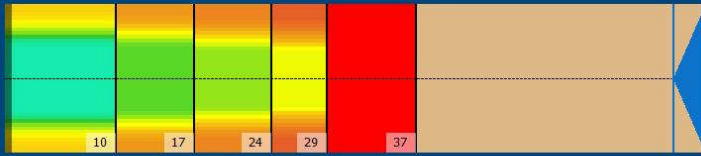

## Zone Configuration

Cleaner Transition

Mode: Clean and Condition

Speed: Max Clean

Start Cleaner Spray: 0 Feet

Start Squeegee: 0 Feet

Start Conditioning: 6 Inches

Split Pattern: Yes

Zone 1	Avg	Ratio	Zone 2	Avg	Ratio
Left	25.8	2.5 : 1	Left	16.8	2.7 : 1
Right	25.8	2.5 : 1	Right	16.8	2.7 : 1
Center	65.0		Center	45.0	

Zone 3	Avg	Ratio	Zone 4	Avg	Ratio
Left	13.4	2.8 : 1	Left	9.2	2.9 : 1
Right	13.4	2.8 : 1	Right	9.2	2.9 : 1
Center	38.0		Center	27.0	

Zone 5	Avg	Ratio
Left	1.0	1.0 : 1
Right	1.0	1.0 : 1
Center	1.0	