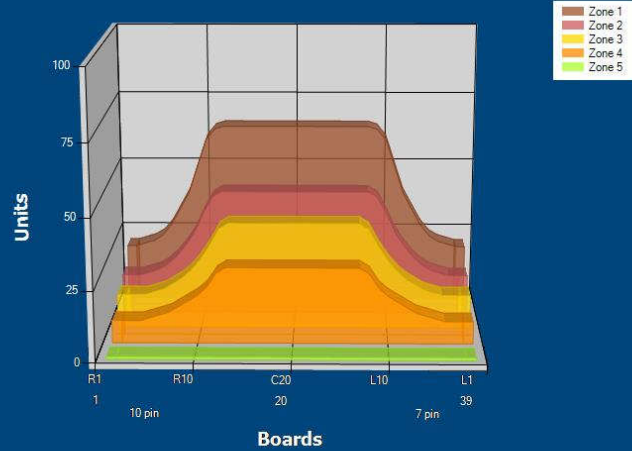

## Zone Configuration

Cleaner Transition

Mode: Clean and Condition

Speed: Max Clean

Start Cleaner Spray: 0 Feet

Start Squeegee: 0 Feet

Start Conditioning: 6 Inches

Split Pattern: Yes

Zone 1	Avg	Ratio	Zone 2	Avg	Ratio
Left	25.8	2.5 : 1	Left	16.8	2.7 : 1
Right	25.8	2.5 : 1	Right	16.8	2.7 : 1
Center	65.0		Center	45.0	

Zone 3	Avg	Ratio	Zone 4	Avg	Ratio
Left	13.4	2.8 : 1	Left	9.2	2.9 : 1
Right	13.4	2.8 : 1	Right	9.2	2.9 : 1
Center	38.0		Center	27.0	

Zone 5	Avg	Ratio
Left	1.0	1.0 : 1
Right	1.0	1.0 : 1
Center	1.0	