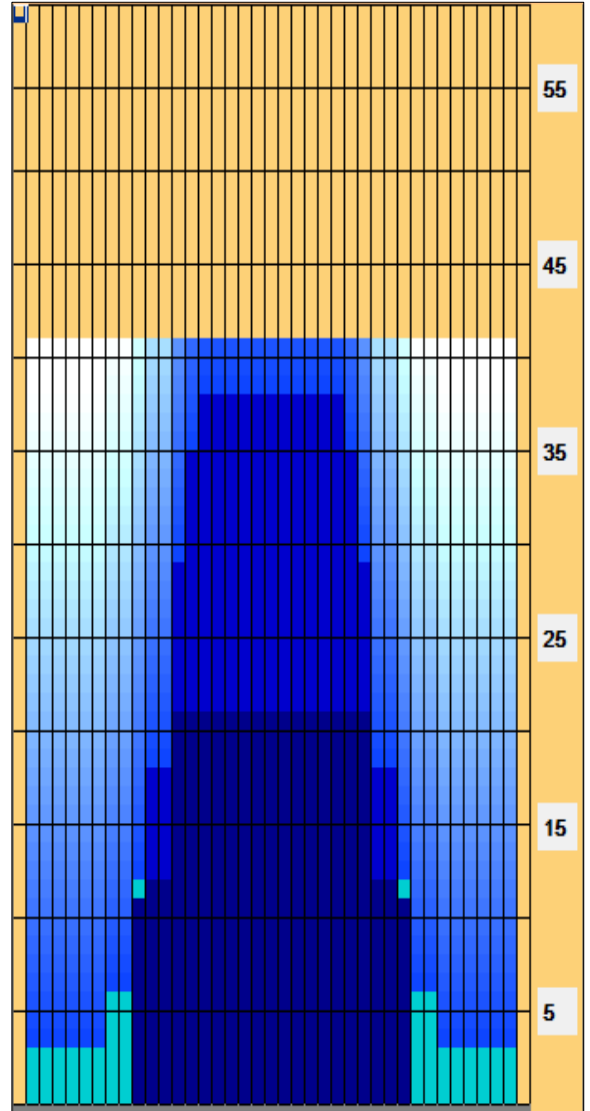

Magic Bowling Cup - Červen 2013

Oil Pattern Distance:	41 Feet	Reverse Brush Drop:	41 Feet	Oil Per Board:	50 uL
Forward Oil Total:	9.3 mL	Reverse Oil Total:	9.7 mL	Volume Oil Total:	19 mL
Forward Boards Crossed:	186 Boards	Reverse Boards Crossed:	194 Boards	Total Boards Crossed:	380 Boards

	Start	Stop	Loads	Speed	Crossed	Start	End	Feet	T.Oil
1	2L	2R	2	22	74	0.0	3.1	3.1	3700
2	8L	8R	1	22	25	3.1	6.2	3.1	1250
3	10L	10R	2	22	42	6.2	12.4	6.2	2100
4	13L	13R	3	22	45	12.4	21.7	9.3	2250
5	2L	2R	0	22	0	21.7	41.0	19.3	0

Navigation: Forward Reverse More

	Start	Stop	Loads	Speed	Crossed	Start	End	Feet	T.Oil
1	2L	2R	0	30	0	41.0	38.0	-3.0	0
2	15L	15R	1	22	11	38.0	34.9	-3.1	550
3	14L	14R	2	22	26	34.9	28.7	-6.2	1300
4	13L	13R	4	18	60	28.7	18.5	-10.2	3000
5	11L	11R	4	14	76	18.5	10.6	-7.9	3800
6	10L	10R	1	10	21	10.6	9.2	-1.4	1050
7	2L	2R	0	10	0	9.2	0.0	-9.2	0

Navigation: Forward Reverse More

Conditioner:
Infinity

TransferType:
Transfer Roller

Forward

Reverse

Combined

Buff

Item	3L-7L:18L-18R	8L-12L:18L-18R	13L-17L:18L-18R	18L-18R:17R-13R	18L-18R:12R-8R	18L-18R:7R-3R
Description	Outside Track:Middle	Middle Track:Middle	Inside Track:Middle	Middle:Inside Track	Middle:Middle Track	Middle:Outside Track
Track Zone Ratio	10	3.13	1.04	1.04	3.13	10