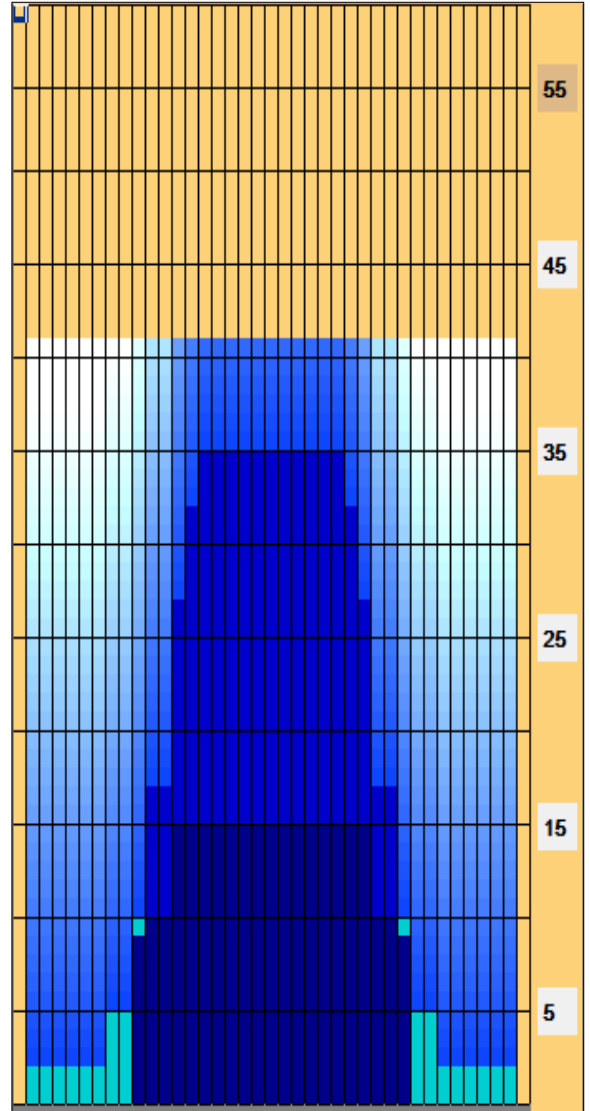

Novobowling Kladno - House

Oil Pattern Distance:	41 Feet	Reverse Brush Drop:	41 Feet	Oil Per Board:	50 uL
Forward Oil Total:	8.55 mL	Reverse Oil Total:	10.75 mL	Volume Oil Total:	19.3 mL
Forward Boards Crossed:	171 Boards	Reverse Boards Crossed:	215 Boards	Total Boards Crossed:	386 Boards

	Start	Stop	Loads	Speed	Crossed	Start	End	Feet	T.Oil
1	2L	2R	2	18	74	0.0	2.5	2.5	3700
2	8L	8R	1	18	25	2.5	5.0	2.5	1250
3	10L	10R	2	18	42	5.0	10.1	5.1	2100
4	13L	13R	2	18	30	10.1	15.2	5.1	1500
5	2L	2R	0	18	0	15.2	24.0	8.8	0
6	2L	2R	0	22	0	24.0	33.0	9.0	0
7	2L	2R	0	30	0	33.0	41.0	8.0	0

Conditioner:
Prodigy

TransferType:
Transfer Brush

Forward

Reverse

Combined

Buff

	Start	Stop	Loads	Speed	Crossed	Start	End	Feet	T.Oil
1	2L	2R	0	30	0	41.0	35.0	-6.0	0
2	15L	15R	1	22	11	35.0	31.9	-3.1	550
3	14L	14R	2	18	26	31.9	26.8	-5.1	1300
4	13L	13R	4	18	60	26.8	16.6	-10.2	3000
5	11L	11R	4	14	76	16.6	8.7	-7.9	3800
6	10L	10R	2	10	42	8.7	5.9	-2.8	2100
7	2L	2R	0	10	0	5.9	0.0	-5.9	0

Kegel Tomáš Hluch

Item	3L-7L:18L-18R	8L-12L:18L-18R	13L-17L:18L-18R	18L-18R:17R-13R	18L-18R:12R-8R	18L-18R:7R-3R
Description	Outside Track:Middle	Middle Track:Middle	Inside Track:Middle	Middle: Inside Track	Middle:Middle Track	Middle:Outside Track
Track Zone Ratio	10	2.86	1.04	1.04	2.86	10