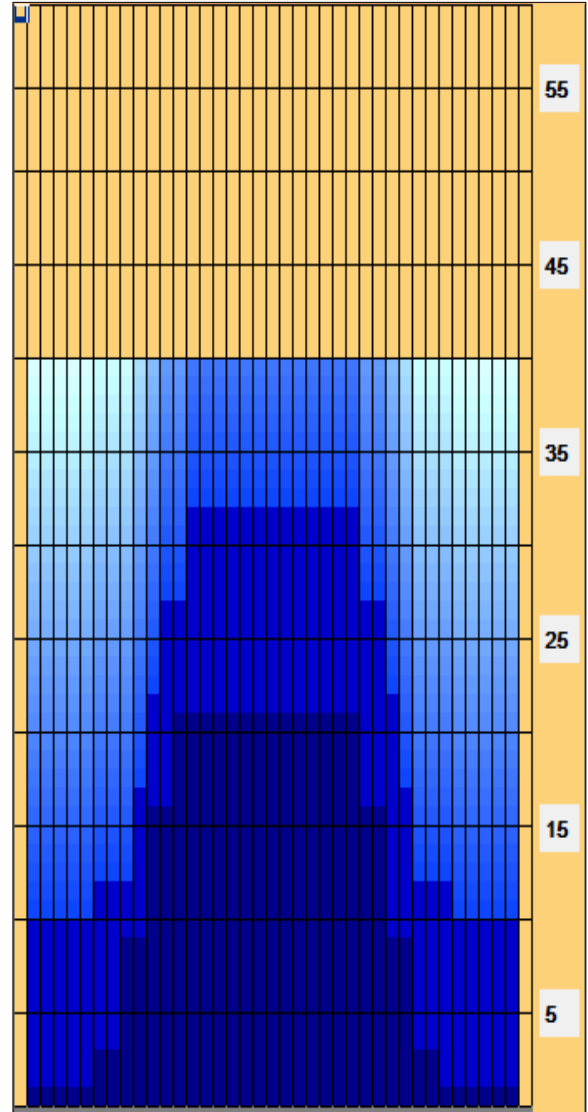

RotoGrip MBC 12. turnaj - Střední mazání

Oil Pattern Distance:	40 Feet	Reverse Brush Drop:	40 Feet	Oil Per Board:	50 uL
Forward Oil Total:	12.4 mL	Reverse Oil Total:	10.2 mL	Volume Oil Total:	22.6 mL
Forward Boards Crossed:	248 Boards	Reverse Boards Crossed:	204 Boards	Total Boards Crossed:	452 Boards

	Start	Stop	Loads	Speed	Crossed	Start	End	Feet	T.Oil
1	2L	2R	2	10	74	0.0	1.4	1.4	3700
2	7L	8R	1	14	26	1.4	3.3	1.9	1300
3	9L	10R	3	14	66	3.3	9.2	5.9	3300
4	11L	12R	3	18	54	9.2	16.8	7.6	2700
5	13L	14R	2	18	28	16.8	21.9	5.1	1400
6	2L	2R	0	18	0	21.9	28.0	6.1	0
7	2L	2R	0	22	0	28.0	34.0	6.0	0
8	2L	2R	0	26	0	34.0	40.0	6.0	0

Conditioner: ICE
TransferType: Transfer Roller

Forward
Reverse
Combined
Buff

	Start	Stop	Loads	Speed	Crossed	Start	End	Feet	T.Oil
1	2L	2R	0	30	0	40.0	32.0	-8.0	0
2	14L	14R	2	18	26	32.0	26.9	-5.1	1300
3	12L	12R	2	18	34	26.9	21.8	-5.1	1700
4	11L	11R	2	18	38	21.8	16.7	-5.1	1900
5	10L	10R	2	18	42	16.7	11.6	-5.1	2100
6	7L	7R	1	14	27	11.6	9.7	-1.9	1350
7	2L	2R	1	10	37	9.7	8.3	-1.4	1850
8	2L	2R	0	10	0	8.3	0.0	-8.3	0

Item	3L-7L:18L-18R	8L-12L:18L-18R	13L-17L:18L-18R	18L-18R:17R-13R	18L-18R:12R-8R	18L-18R:7R-3R
Description	Outside Track:Middle	Middle Track:Middle	Inside Track:Middle	Middle:Inside Track	Middle:Middle Track	Middle:Outside Track
Track Zone Ratio	6.18	1.91	1.02	1.04	2.14	6.56