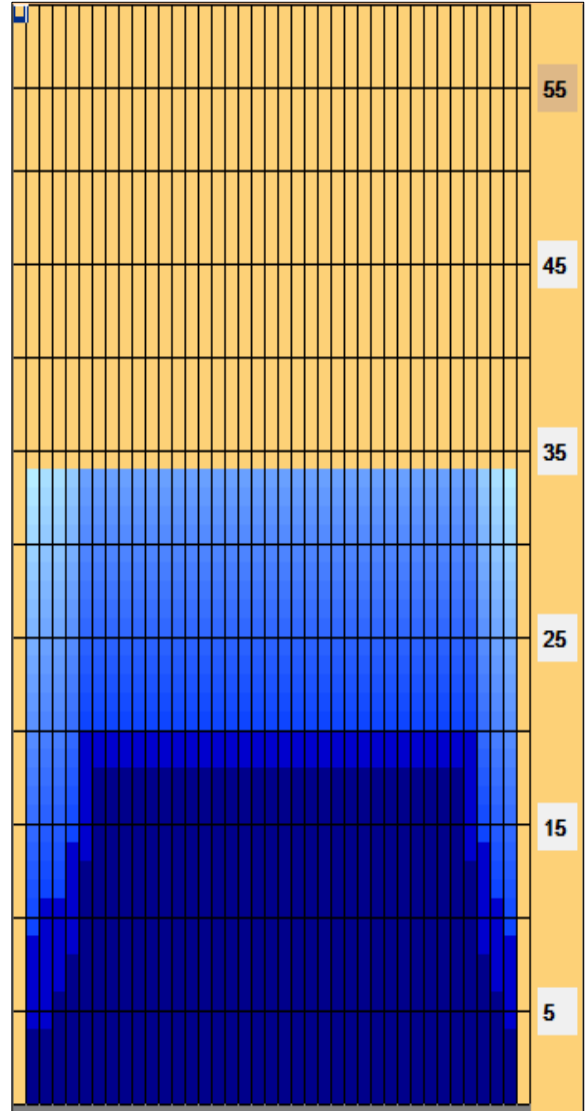

Novobowling Kladno - Krátké mazání

Oil Pattern Distance:	34 Feet	Reverse Brush Drop:	34 Feet	Oil Per Board:	50 uL
Forward Oil Total:	16.5 mL	Reverse Oil Total:	8.2 mL	Volume Oil Total:	24.7 mL
Forward Boards Crossed:	330 Boards	Reverse Boards Crossed:	164 Boards	Total Boards Crossed:	494 Boards

	Start	Stop	Loads	Speed	Crossed	Start	End	Feet	T.Oil
1	2L	2R	4	10	148	0.0	4.2	4.2	7400
2	4L	3R	1	14	34	4.2	6.1	1.9	1700
3	5L	4R	1	18	32	6.1	8.6	2.5	1600
4	6L	5R	2	18	60	8.6	13.7	5.1	3000
5	7L	6R	2	18	56	13.7	18.8	5.1	2800
6	2L	2R	0	22	0	18.8	25.0	6.2	0
7	2L	2R	0	26	0	25.0	34.0	9.0	0

Conditioner:
Prodigy

TransferType:
Transfer Brush

Forward

Reverse

Combined

Buff

	Start	Stop	Loads	Speed	Crossed	Start	End	Feet	T.Oil
1	2L	2R	0	30	0	34.0	20.0	-14.0	0
2	6L	5R	2	22	60	20.0	13.8	-6.2	3000
3	5L	4R	1	18	32	13.8	11.3	-2.5	1600
4	3L	3R	1	18	35	11.3	8.8	-2.5	1750
5	2L	2R	1	14	37	8.8	6.9	-1.9	1850
6	2L	2R	0	14	0	6.9	0.0	-6.9	0

Forward	Reverse	More
---------	---------	------

Item	3L-7L:18L-18R	8L-12L:18L-18R	13L-17L:18L-18R	18L-18R:17R-13R	18L-18R:12R-8R	18L-18R:7R-3R
Description	Outside Track:Middle	Middle Track:Middle	Inside Track:Middle	Middle: Inside Track	Middle:Middle Track	Middle:Outside Track
Track Zone Ratio	1.5	1	1	1	1	1.27